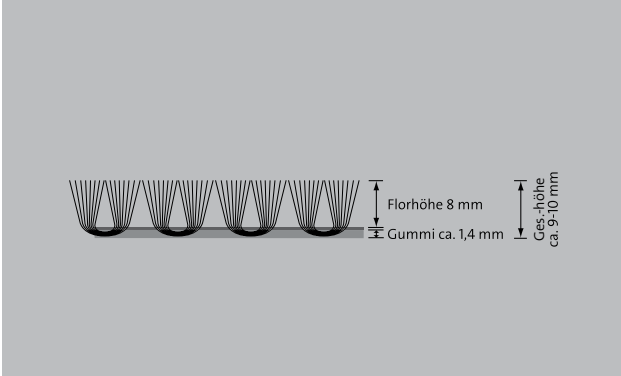

Carpet mats

Model Classic

Description

Robust carpet mat that picks up dirt and absorbs moisture in 3 standard colours. Protects floors and floor coverings. Reduces cleaning costs. Versatile, can be used in industrial and administration areas.

Colours